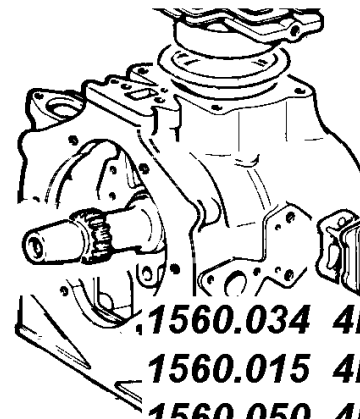

1560.034 4LD 640
1560.015 4LD 705
1560.050 4LD 820