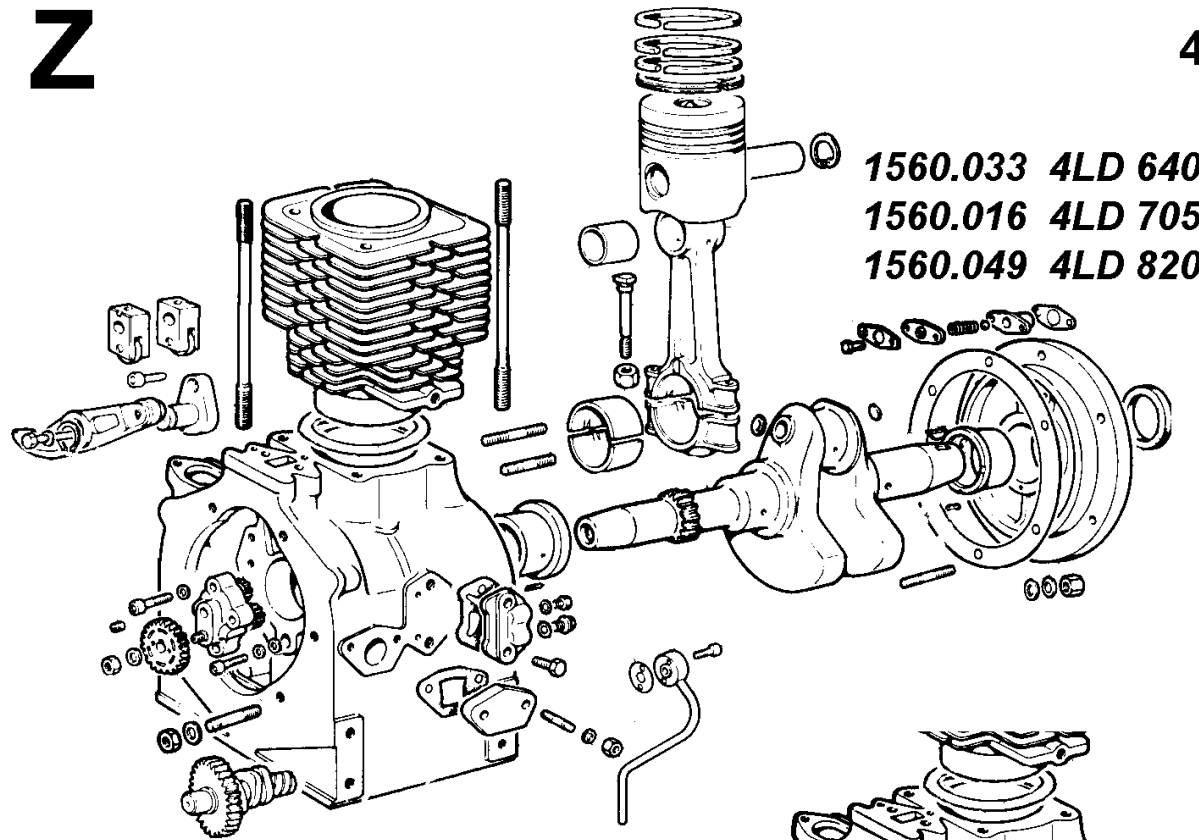

**LOMBARDINI**

A KOHLER COMPANY

Group: 4LD

Engine: 4LD 640 Drawing: Z

**SHORT BLOCK**

POS.	CODE	DESCRIPTION	Qty
1	1560.033	short block industrial version	1
1	1560.034	short block automotive version	1

**Z**

**4LD**

**1560.033 4LD 640**  
**1560.016 4LD 705**  
**1560.049 4LD 820**

**1560.034 4LD 640**  
**1560.015 4LD 705**  
**1560.050 4LD 820**